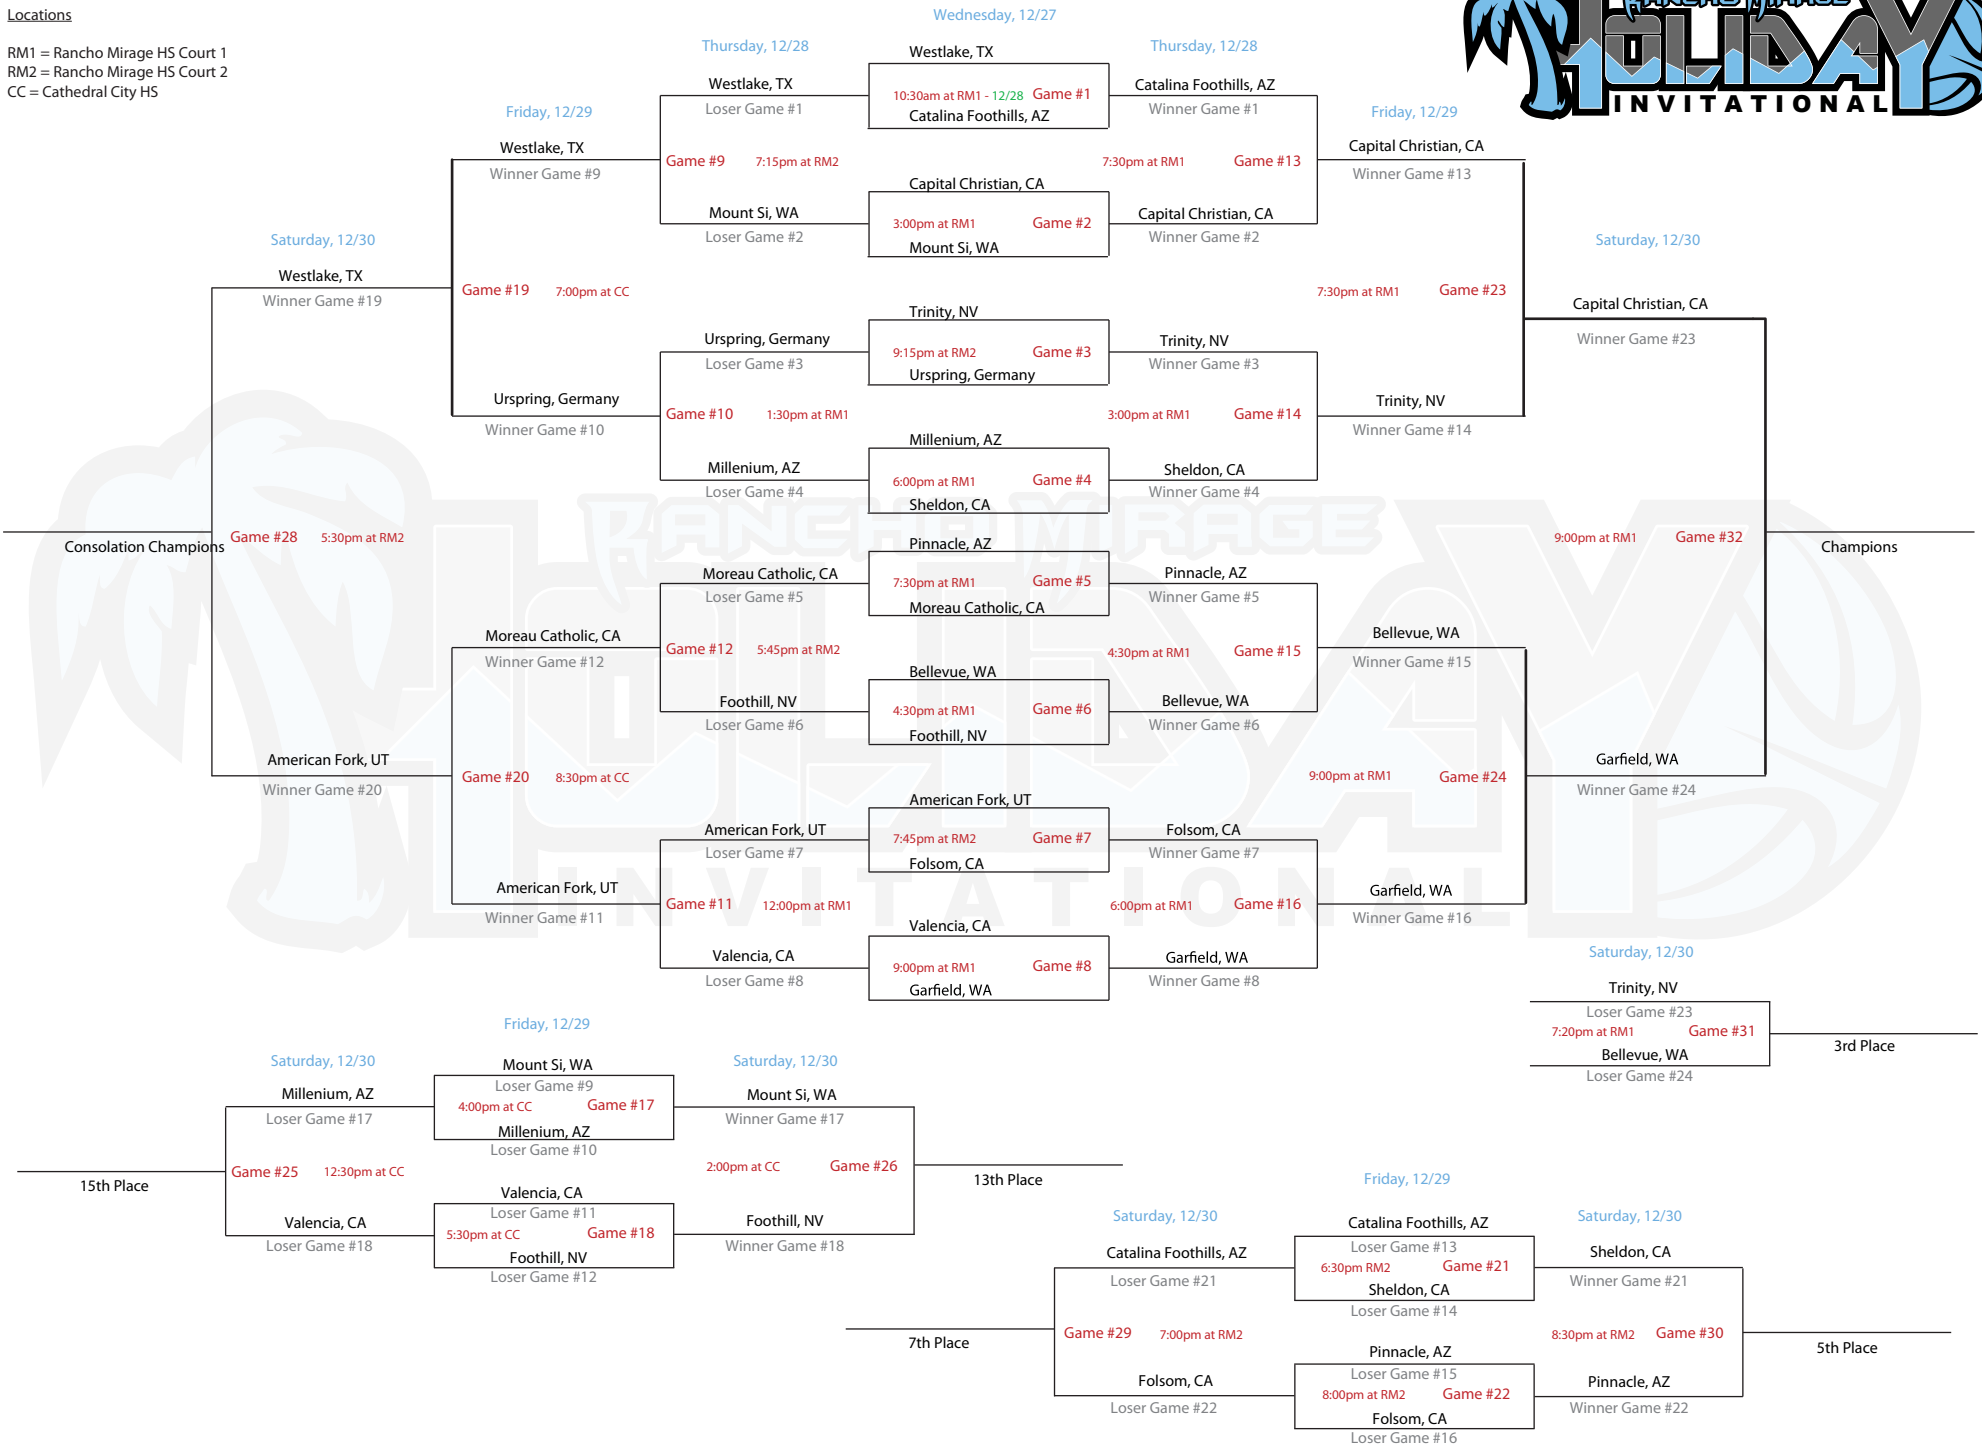

Locations

RM1 = Rancho Mirage HS Court 1
 RM2 = Rancho Mirage HS Court 2
 CC = Cathedral City HS

Team Listed on Top is Home(white)
 Team Listed on Bottom is Away(dark)